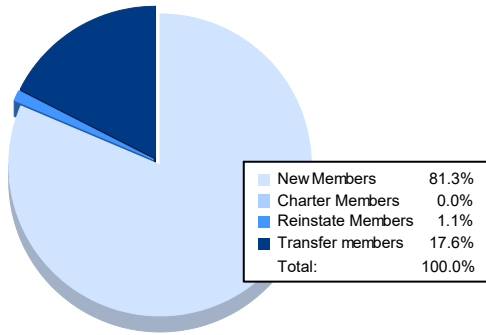

Year	New Clubs	Dropped Clubs	Gain/ Loss Clubs	New Members	Charter Members	Reinstate Members	Transfer Members	Total Member Added	Total Members Dropped	Gain/ Loss Members
2016-2017	0	0	0	162	0	4	20	186	223	-37
2017-2018	2	0	2	146	43	3	8	200	225	-25
2018-2019	1	1	0	110	20	4	14	148	161	-13
2019-2020	0	1	-1	131	1	5	15	152	223	-71
2020-2021	0	0	0	74	0	1	16	91	158	-67
<b>Average</b>	<b>1</b>	<b>0</b>	<b>0</b>	<b>125</b>	<b>13</b>	<b>3</b>	<b>15</b>	<b>155</b>	<b>198</b>	<b>-43</b>

### Membership Composition June 2021 Cumulative