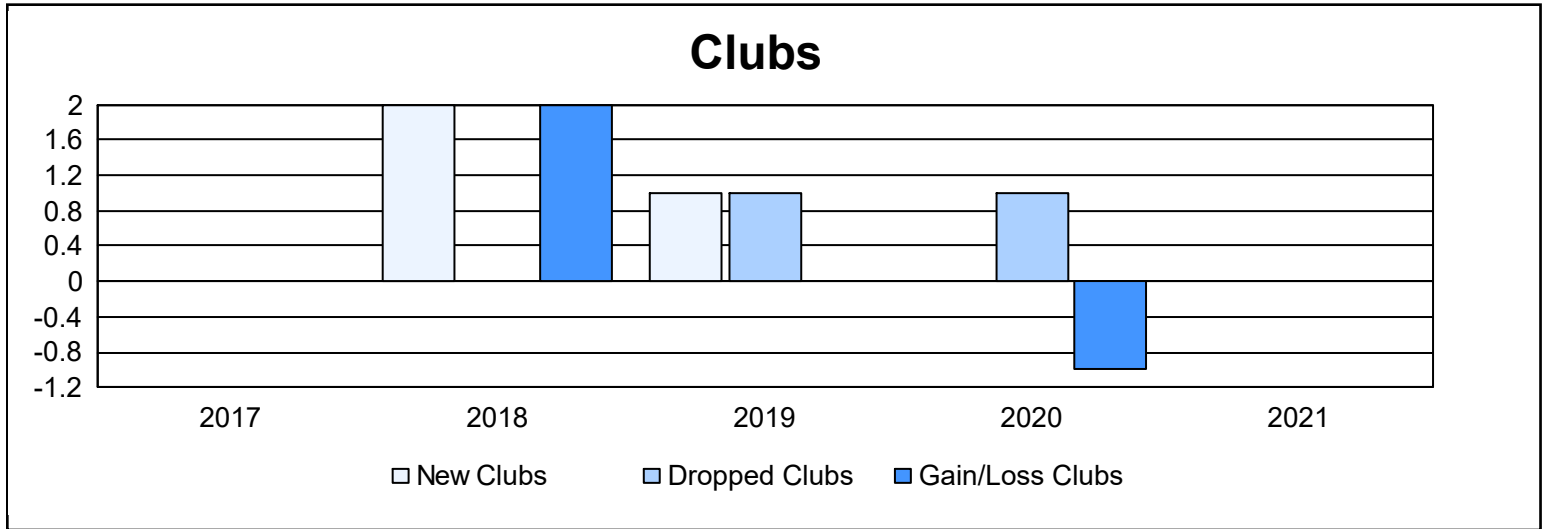

Year	New Clubs	Dropped Clubs	Gain/ Loss Clubs	New Members	Charter Members	Reinstate Members	Transfer Members	Total Member Added	Total Members Dropped	Gain/ Loss Members
2016-2017	0	0	0	162	0	4	20	186	223	-37
2017-2018	2	0	2	146	43	3	8	200	225	-25
2018-2019	1	1	0	110	20	4	14	148	161	-13
2019-2020	0	1	-1	131	1	5	15	152	223	-71
2020-2021	0	0	0	74	0	1	16	91	158	-67
<b>Average</b>	<b>1</b>	<b>0</b>	<b>0</b>	<b>125</b>	<b>13</b>	<b>3</b>	<b>15</b>	<b>155</b>	<b>198</b>	<b>-43</b>

### Membership Composition June 2021 Cumulative