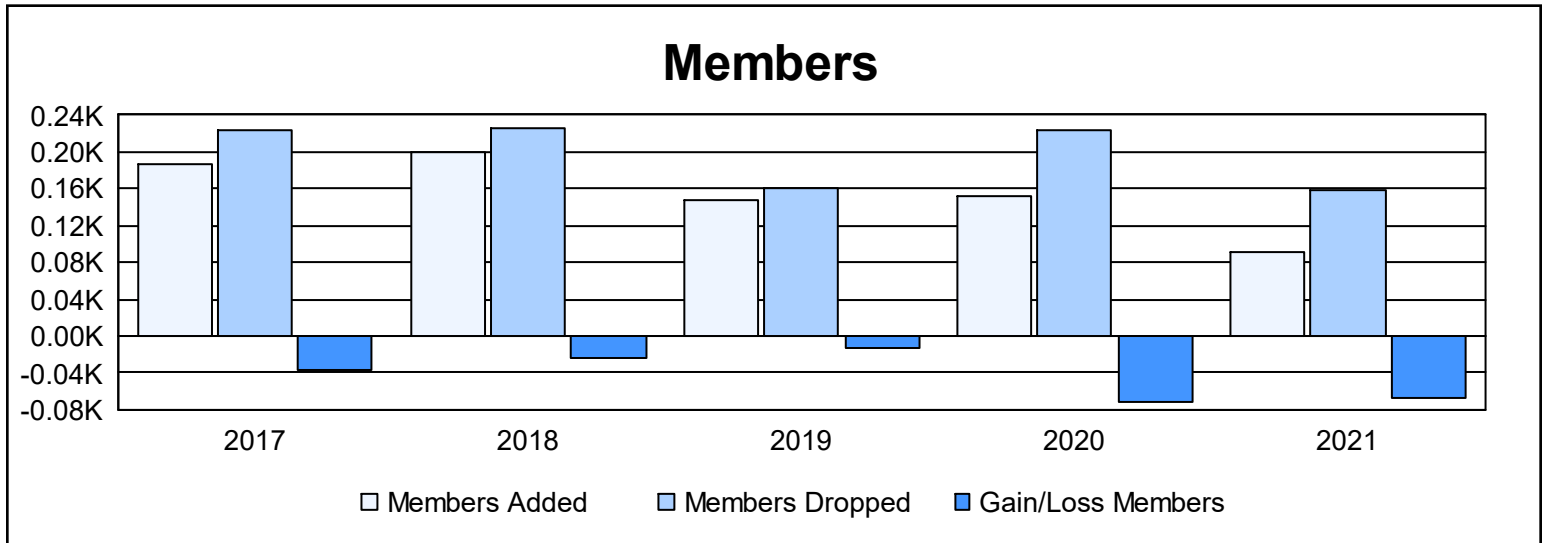

Year	New Clubs	Dropped Clubs	Gain/ Loss Clubs	New Members	Charter Members	Reinstate Members	Transfer Members	Total Member Added	Total Members Dropped	Gain/ Loss Members
2016-2017	0	0	0	162	0	4	20	186	223	-37
2017-2018	2	0	2	146	43	3	8	200	225	-25
2018-2019	1	1	0	110	20	4	14	148	161	-13
2019-2020	0	1	-1	131	1	5	15	152	223	-71
2020-2021	0	0	0	74	0	1	16	91	158	-67
<b>Average</b>	<b>1</b>	<b>0</b>	<b>0</b>	<b>125</b>	<b>13</b>	<b>3</b>	<b>15</b>	<b>155</b>	<b>198</b>	<b>-43</b>

### Membership Composition June 2021 Cumulative